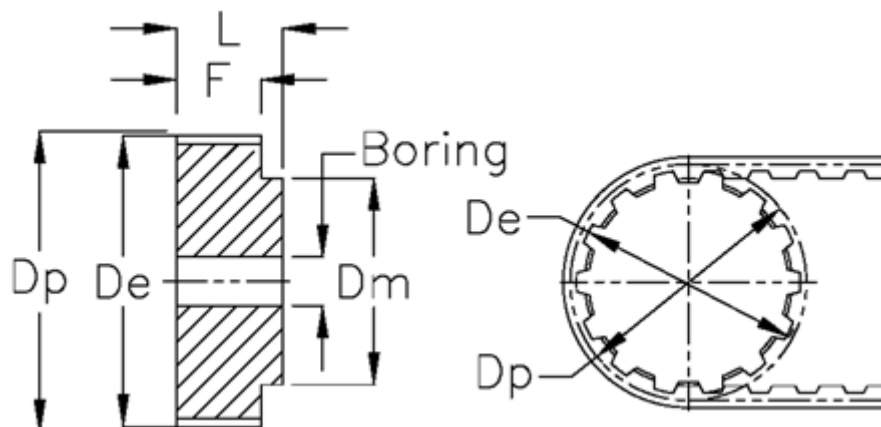

Data Sheet

Article number: 60415366060

Description: Timing Belt Pulley 66 T10 60/0

Measures

Belt width	= - 50 mm	Type	= T10
De	= 189.1	Weight	= 4.366
Dm	= 110		
Dp	= 191.1		
F	= 56		
L	= 66		
Pre-drilled	= 16		
Tooth number	= 60		